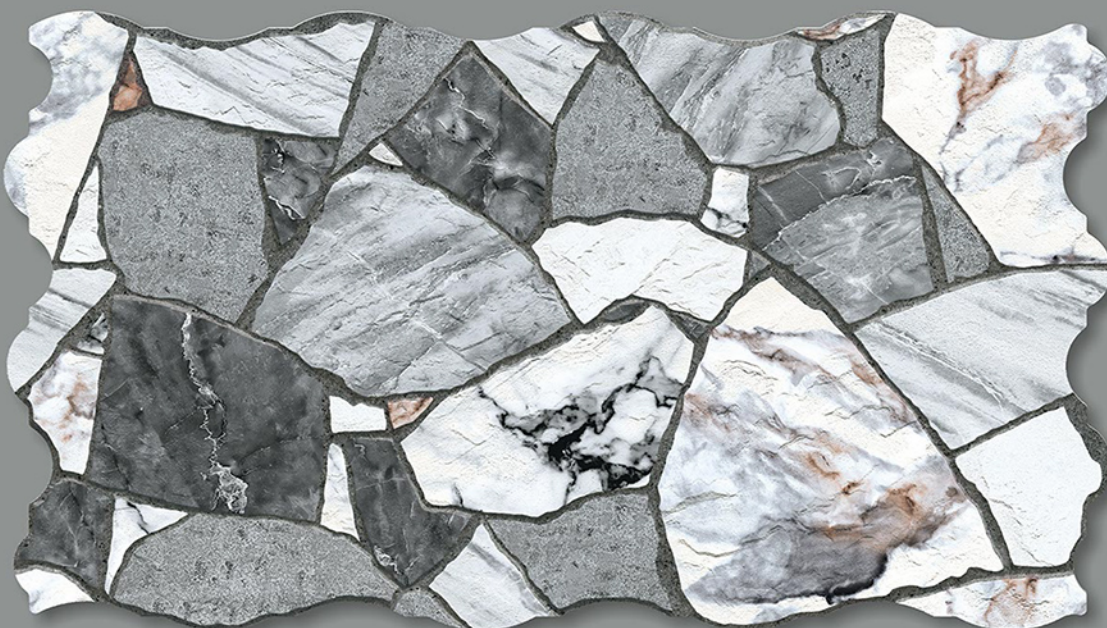

Random design

High Definition

Digital tech.

Wall Tiles

True  
essence of nature"

12" x 22"

Mount Everest - 09

  
**MOUNT EVEREST**  
COLLECTION - 2022