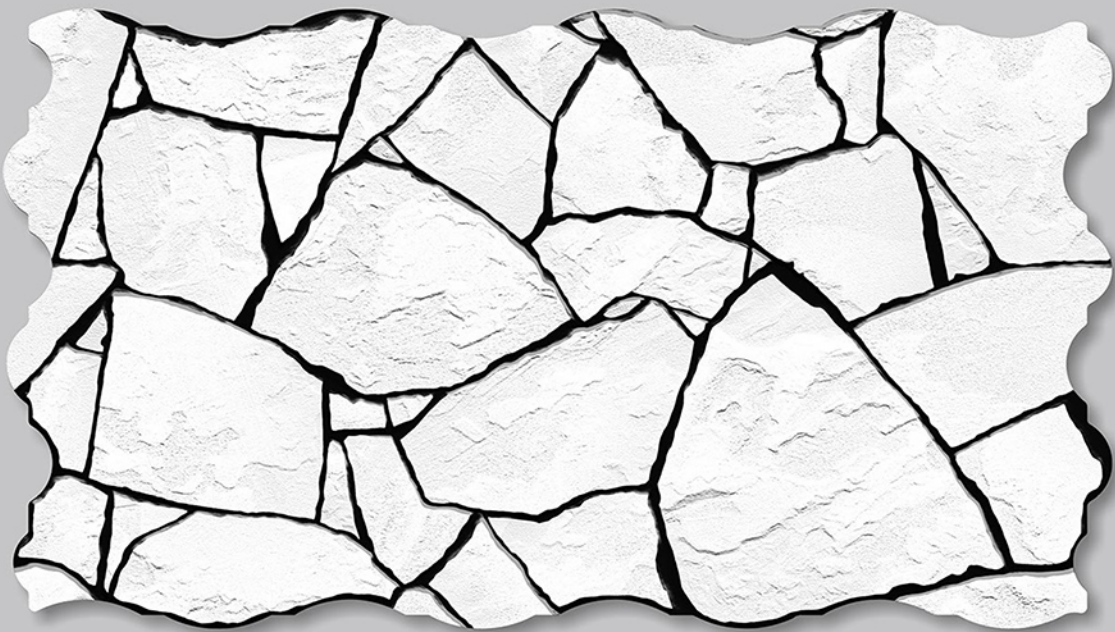

12" x 22"

Mount Everest - 04

  
**MOUNT EVEREST**  
COLLECTION - 2022

Random  
design

High  
Definition

Digital  
tech.

Wall  
Tiles

12" x 22"